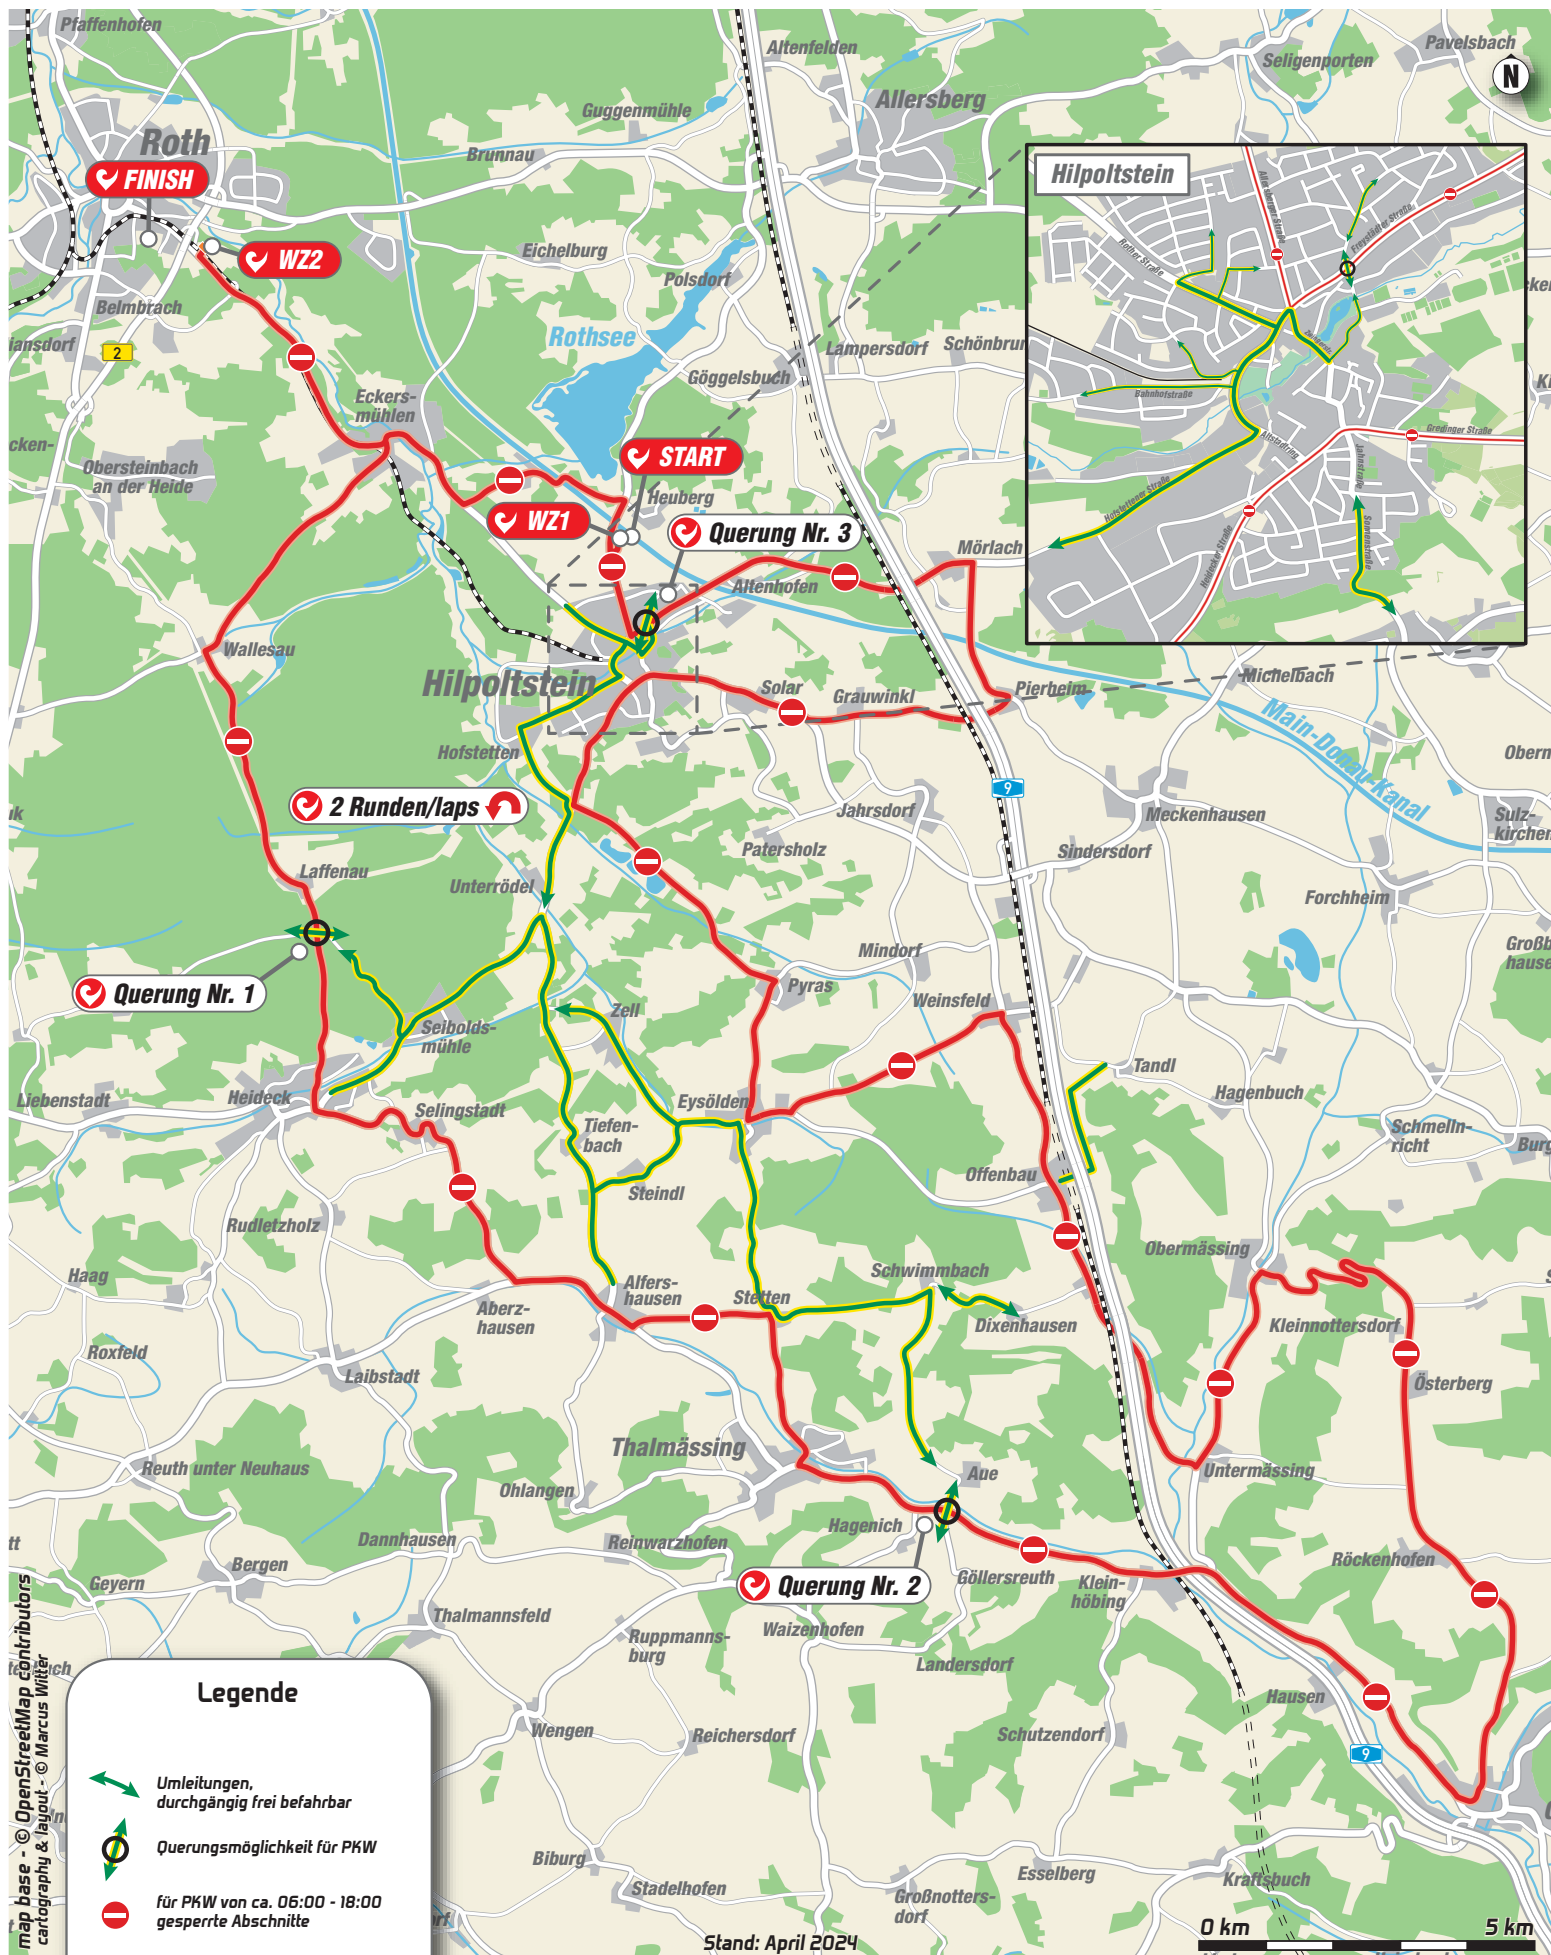

# Verkehrsleitplan

map base - © OpenStreetMap contributors  
cartography & layout - © Marcus Witten